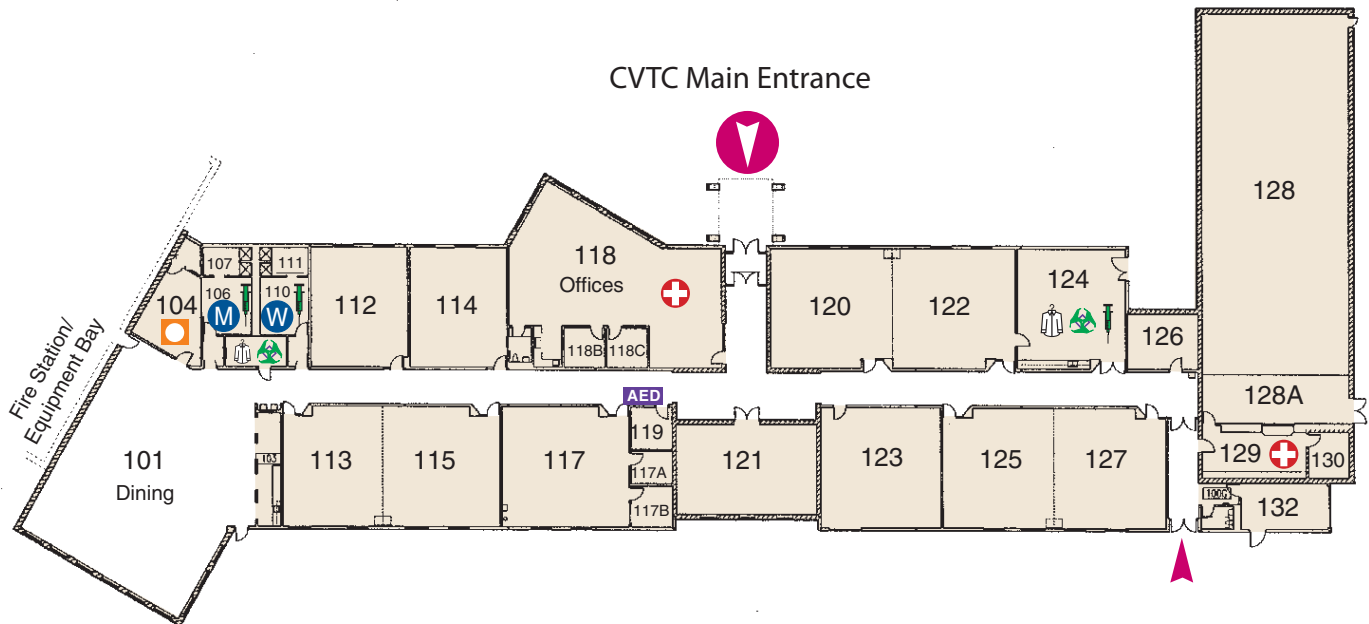

Chippewa Valley Technical College

EMERGENCY SERVICE EDUCATION CENTER

West Campus • 3623 Campus Road, Eau Claire, WI 54703

-  Power Accessible Entrance
-  Entrances
-   Accessible Restrooms
-  Hamilton Video Internet Relay Services
-  First Aid Kits (Includes Gloves)
-  Automated External Defibrillator
-  Container for Sharps
-  Biohazard Waste
-  Laundry Pick-up Location (Contaminated)