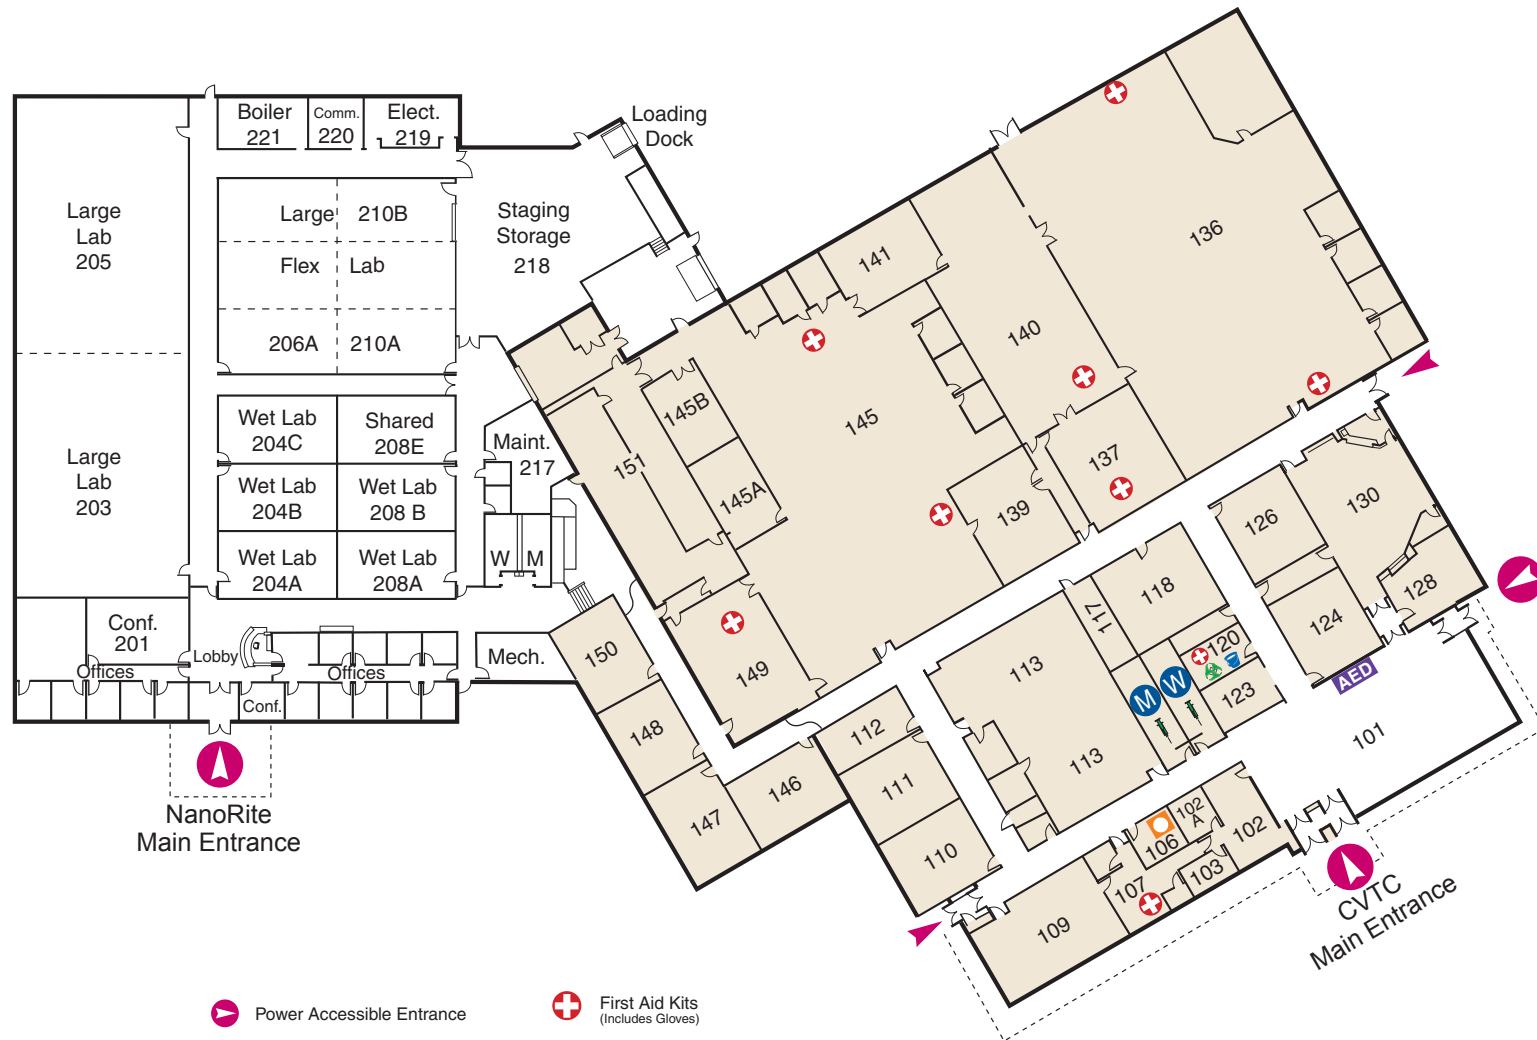

MANUFACTURING EDUCATION CENTER and NANORITE A Center for Innovation

Gateway Campus • 2320 Alpine Road, Eau Claire, WI 54703

NanoRite • 2322 Alpine Road, Eau Claire, WI 43703

- Power Accessible Entrance
- Entrances
- Accessible Restrooms
- Hamilton Video Internet Relay Services
- First Aid Kits (Includes Gloves)
- Automated External Defibrillator
- Container for Sharps
- Biohazard Waste
- Clean-up Supplies