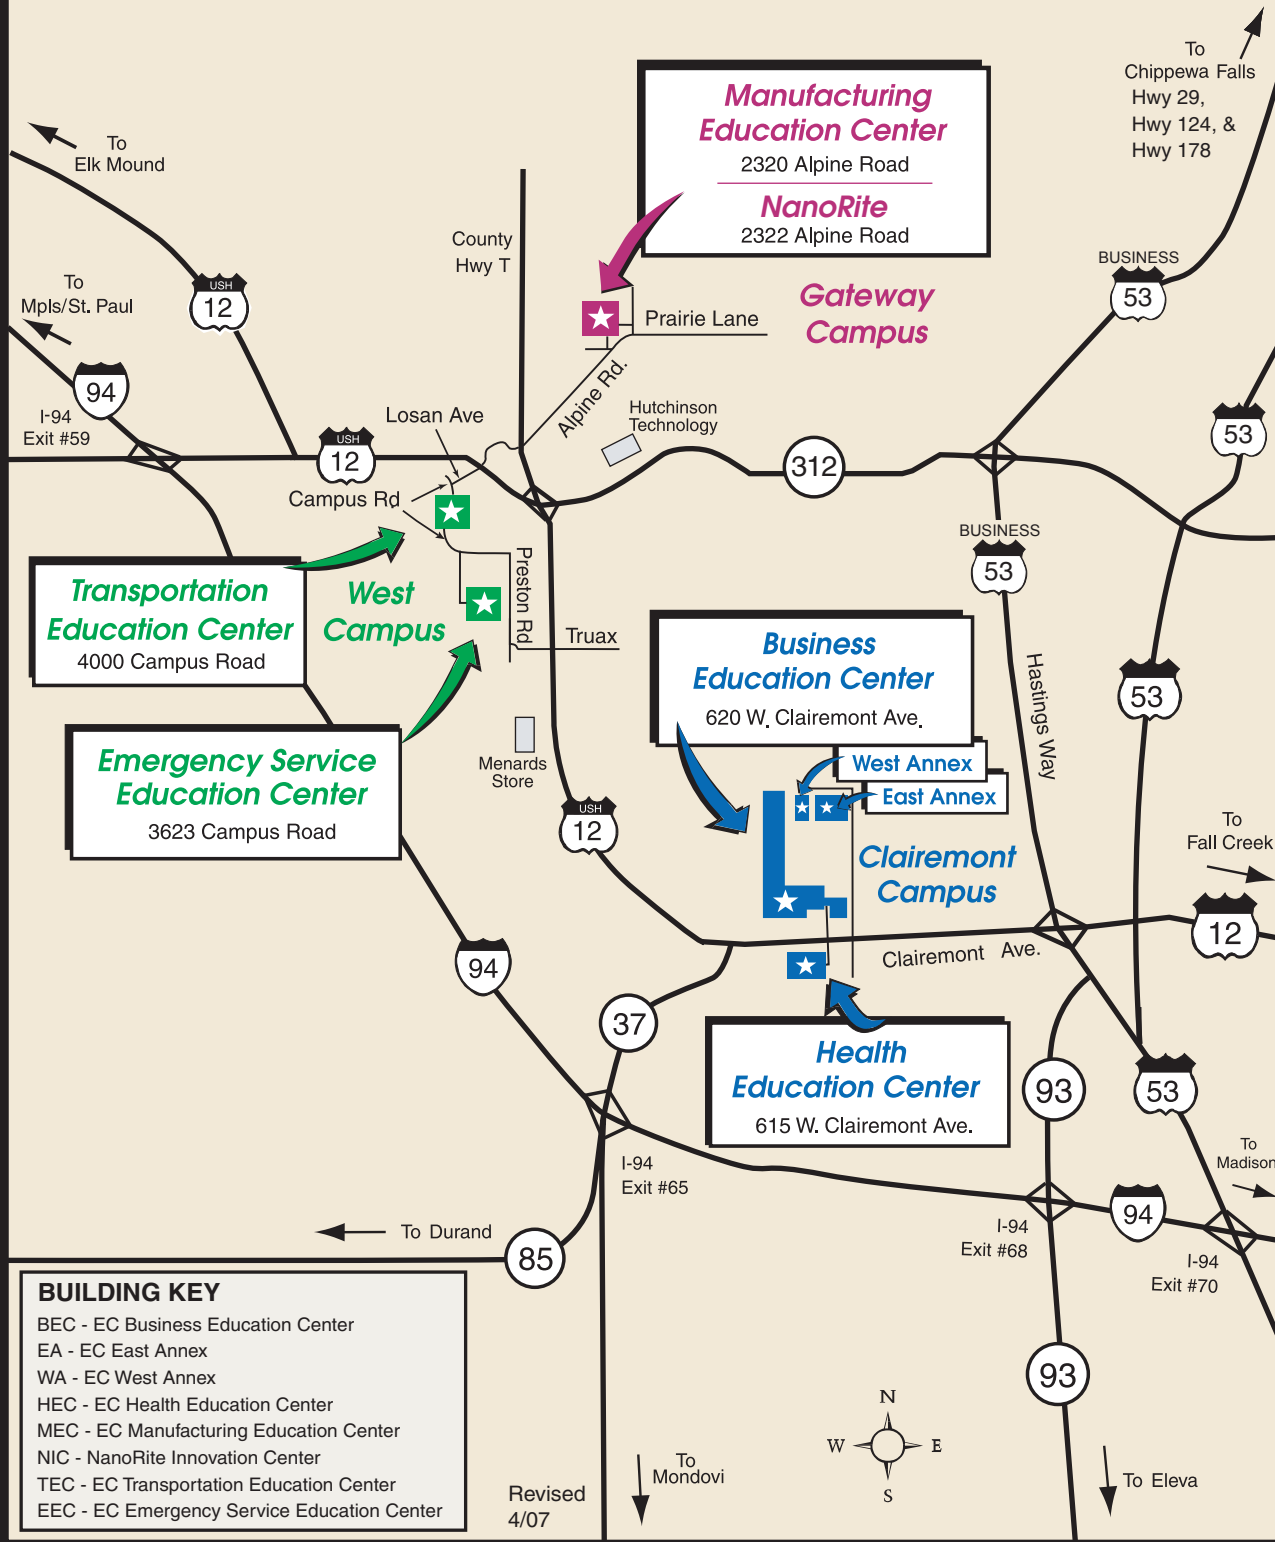

How to get to Chippewa Valley Technical College

Clairemont Campus, West Campus, & Gateway Campus

BUILDING KEY	
BEC	- EC Business Education Center
EA	- EC East Annex
WA	- EC West Annex
HEC	- EC Health Education Center
MEC	- EC Manufacturing Education Center
NIC	- NanoRite Innovation Center
TEC	- EC Transportation Education Center
EEC	- EC Emergency Service Education Center