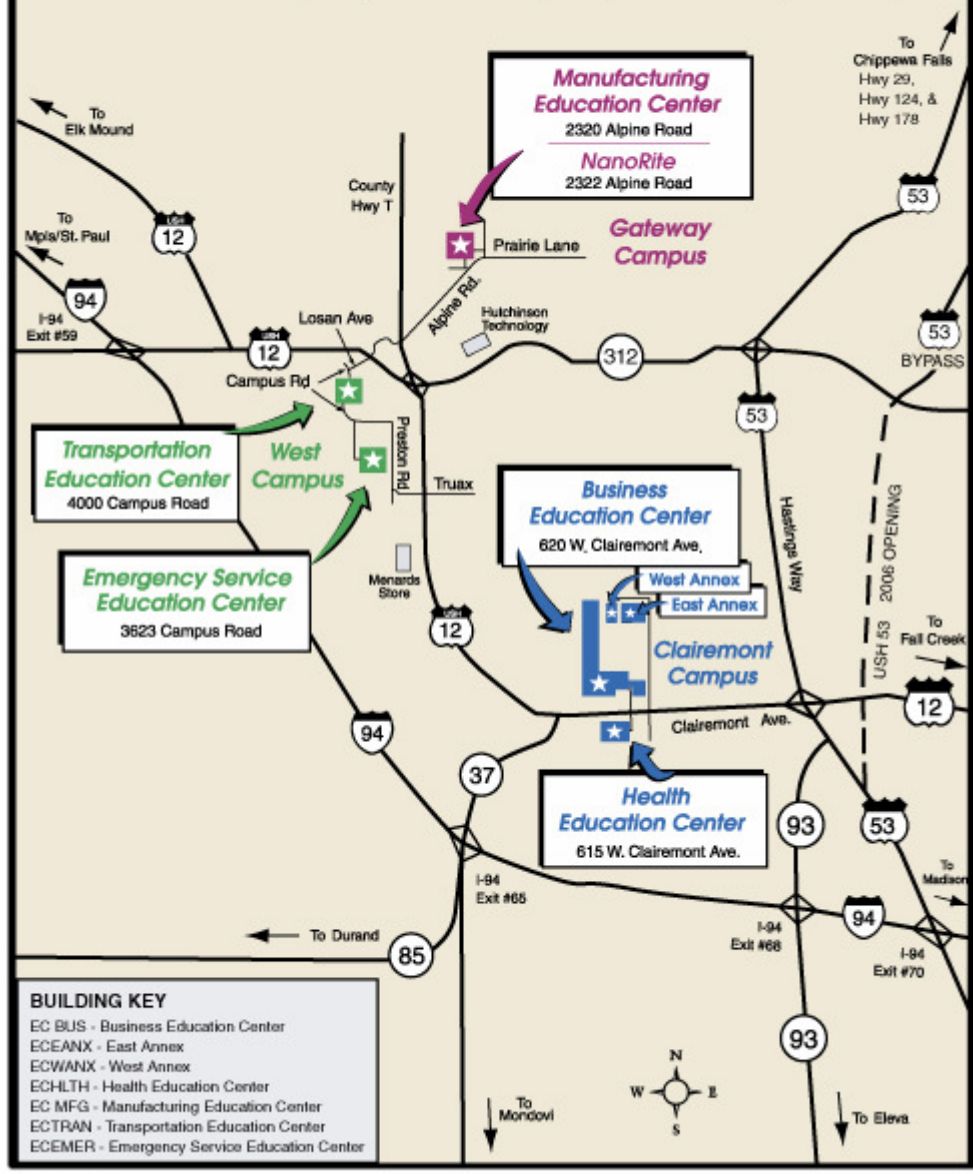

# How to get to Chippewa Valley Technical College

## Clairemont Campus, West Campus, & Gateway Campus

Revised 11/06