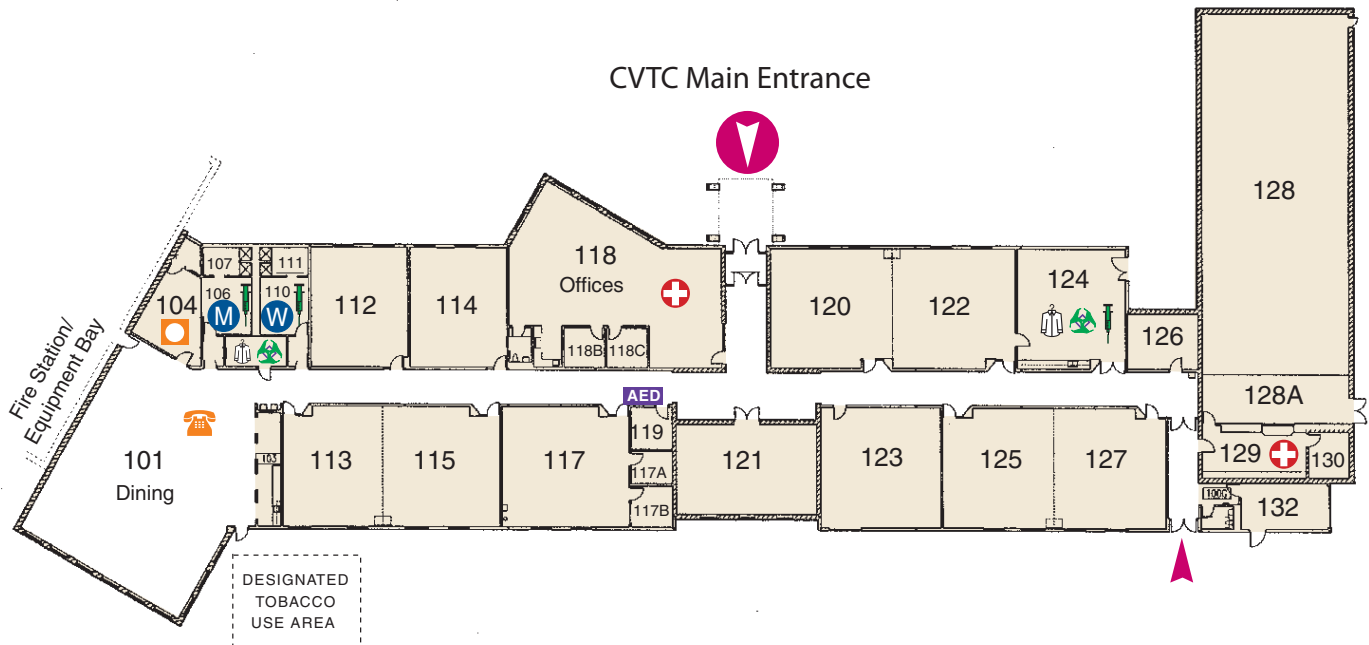

## EMERGENCY SERVICE EDUCATION CENTER

West Campus • 3623 Campus Road, Eau Claire, WI 54703

-  Power Accessible Entrance
-  Entrances
-  Accessible Restrooms
-  Pay Phones
-  Hamilton Video Internet Relay Services
-  First Aid Kits (Includes Gloves)
-  Automated External Defibrillator
-  Container for Sharps
-  Biohazard Waste
-  Laundry Pick-up Location (Contaminated)