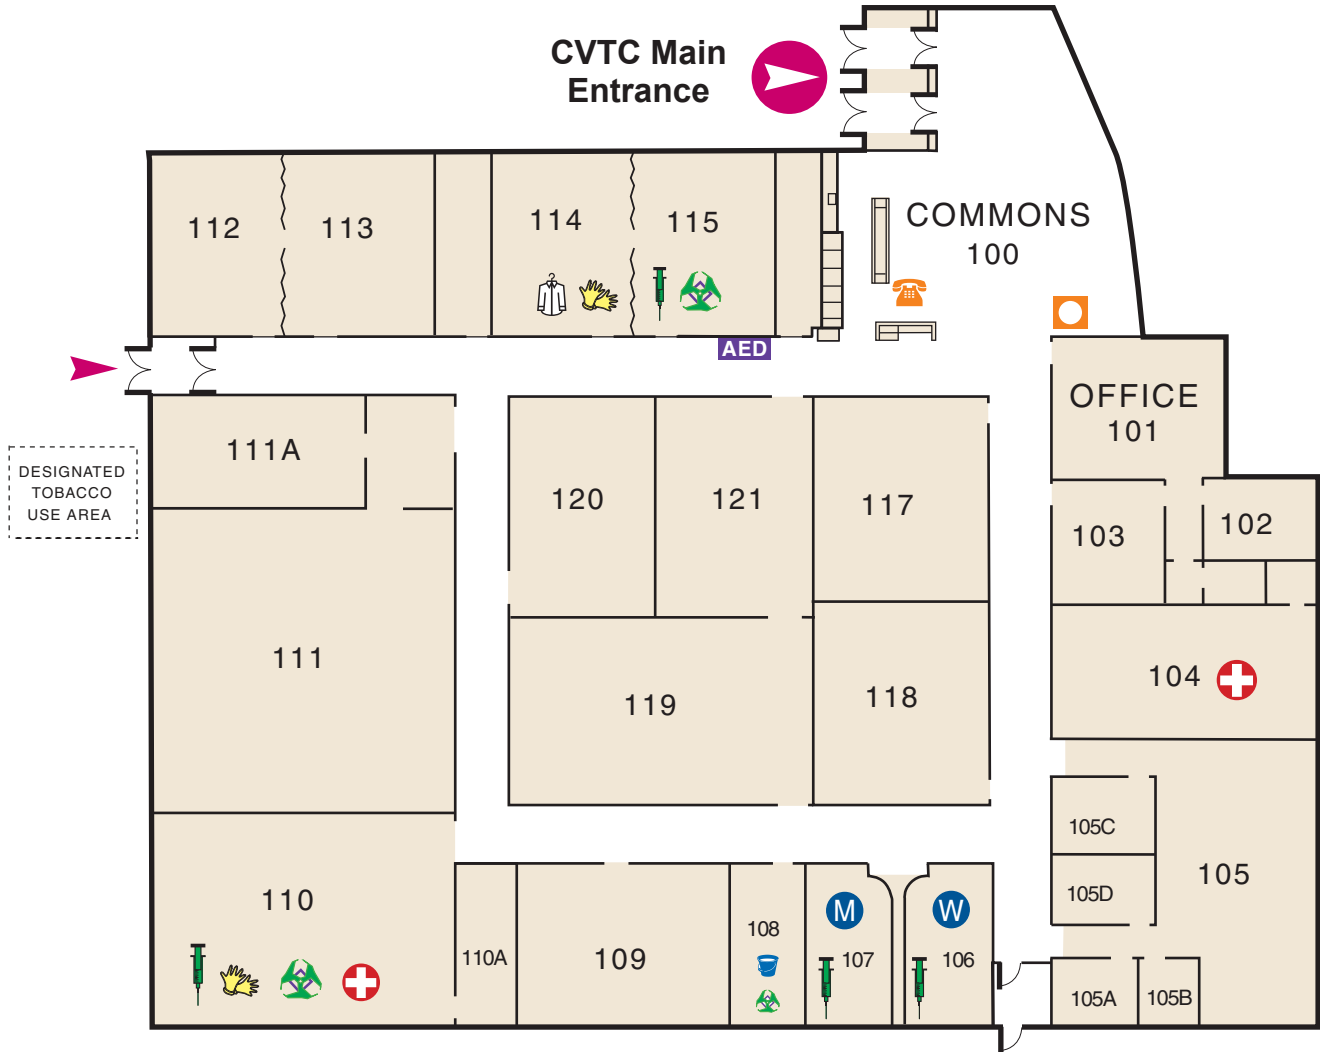

Chippewa Valley Technical College

RIVER FALLS CAMPUS

500 South Wasson Lane, River Falls, WI 54022

-  Power Accessible Entrance
-  Entrances
-  Accessible Restrooms
-  Pay Phones
-  Hamilton Video Internet Relay Services
-  First Aid Kits (Includes Gloves)
-  Automated External Defibrillator
-  Container for Sharps
-  Gloves Only
-  Biohazard Waste
-  Laundry Pick-up Location (Contaminated)
-  Clean-up Supplies