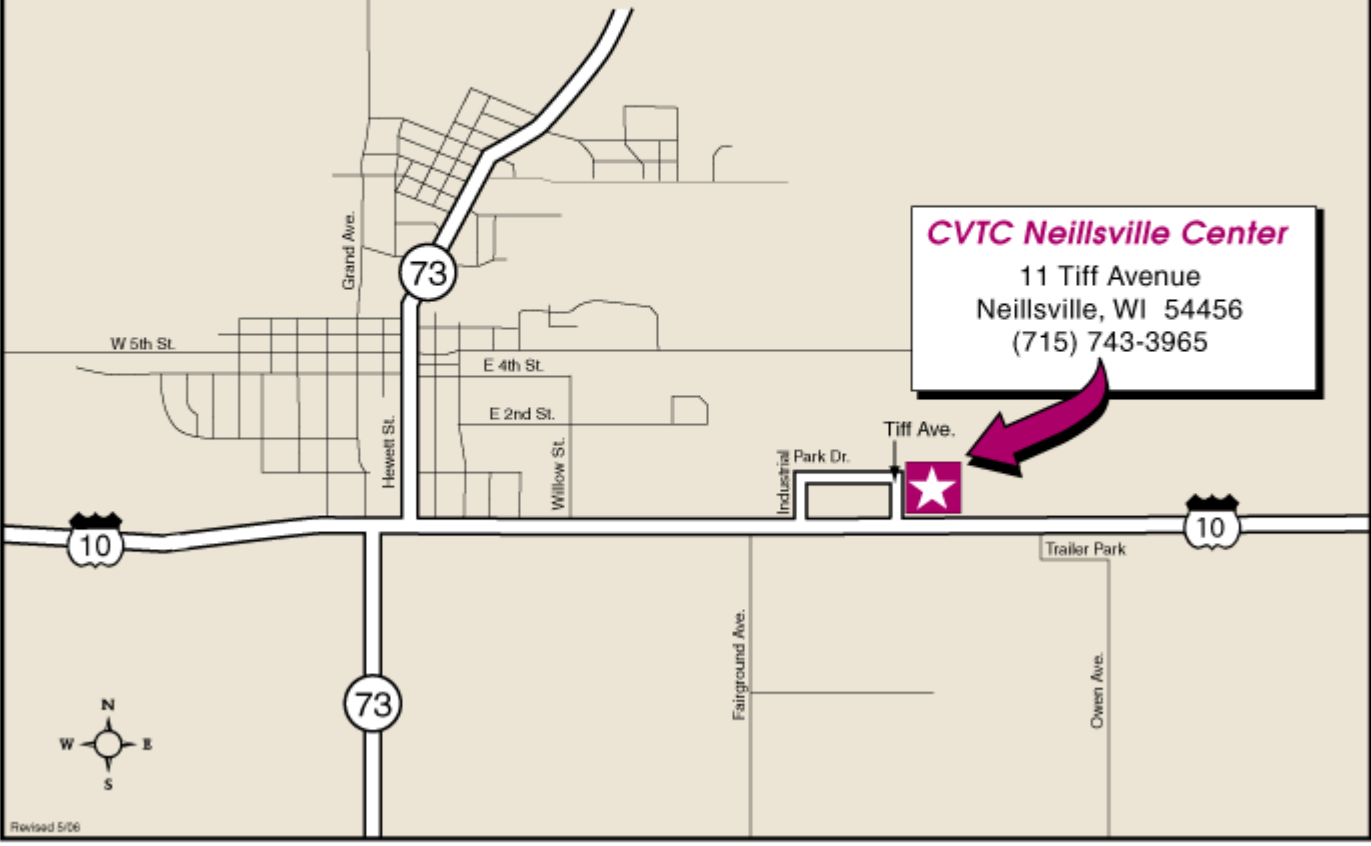

How to get to Chippewa Valley Technical College

Neillsville Center

CVTC Neillsville Center

11 Tiff Avenue
Neillsville, WI 54456
(715) 743-3965

Revised 5/06