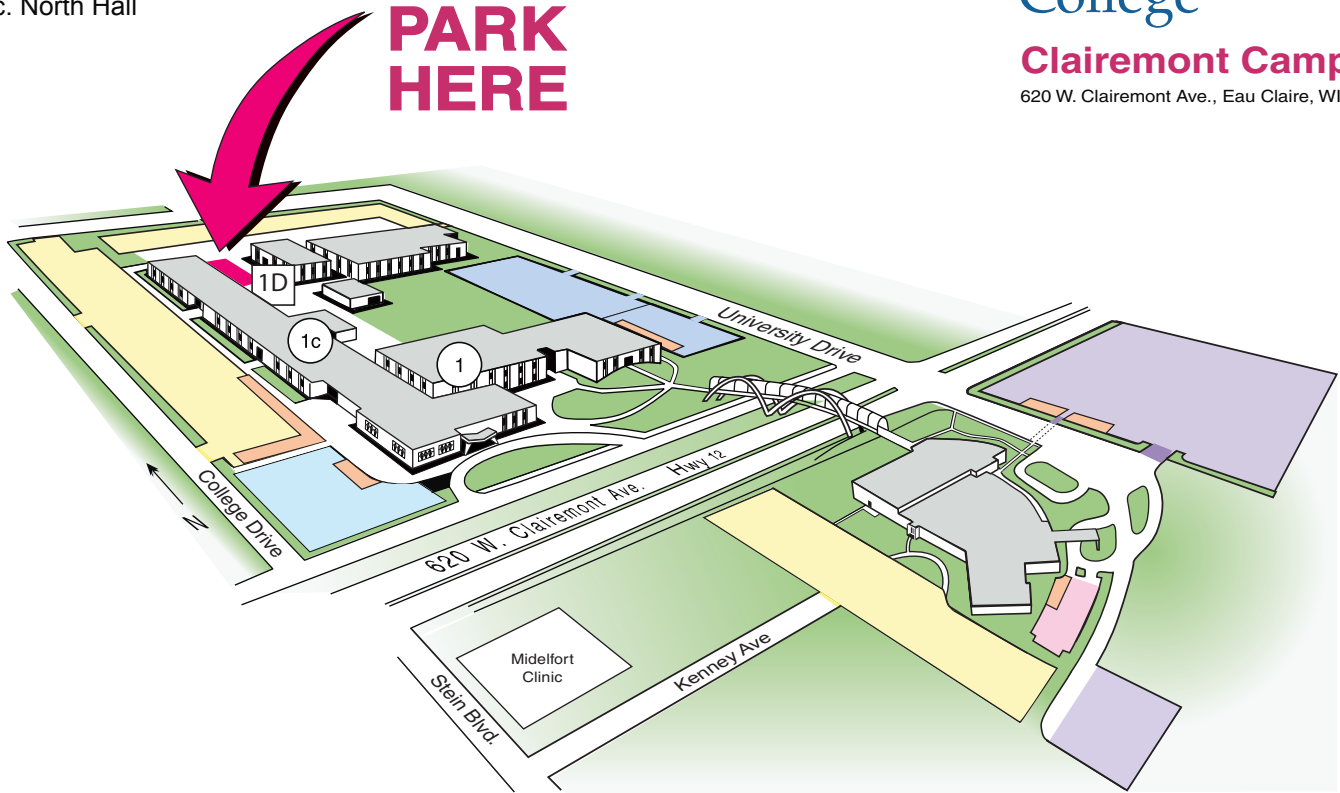

BUILDING

- 1. Business Education Center
- 1c. North Hall

Automotive Parking  Entrance 

Clairemont Campus
620 W. Clairemont Ave., Eau Claire, WI 54701

10/11/06

Chippewa Valley Technical College

BUSINESS EDUCATION CENTER

Clairemont Campus • 620 W. Clairemont Ave., Eau Claire, WI 54701

North Hall

Revised 10/06