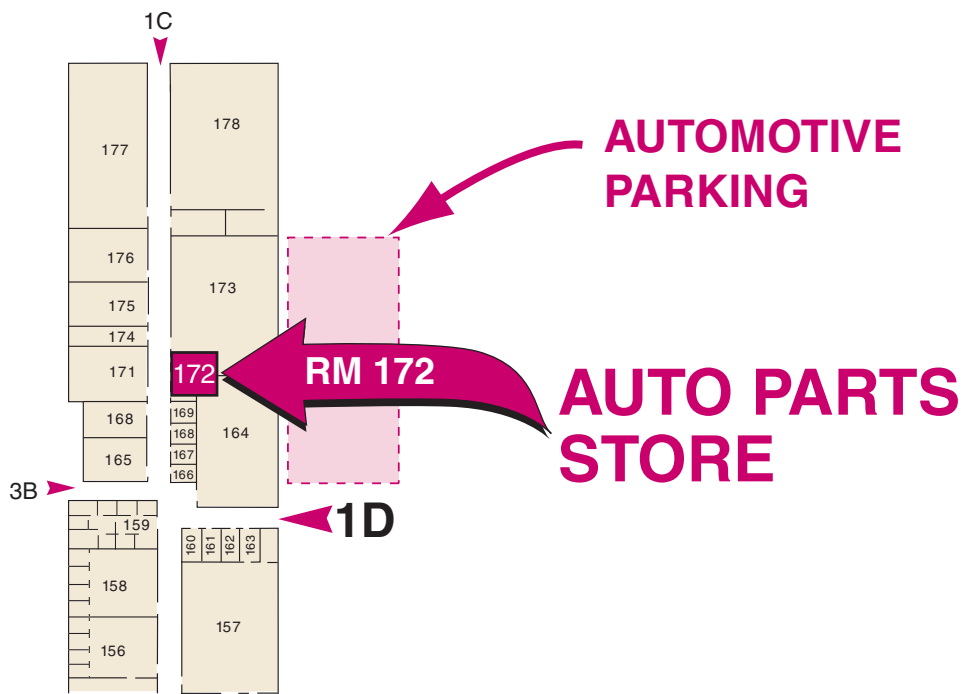

BUILDING

- 1. Business Education Center
- 1c. North Hall

Automotive Parking  Entrance 

Clairemont Campus
620 W. Clairemont Ave., Eau Claire, WI 54701

10/11/06

Chippewa Valley Technical College

BUSINESS EDUCATION CENTER

Clairemont Campus • 620 W. Clairemont Ave., Eau Claire, WI 54701

North Hall

Revised 10/06